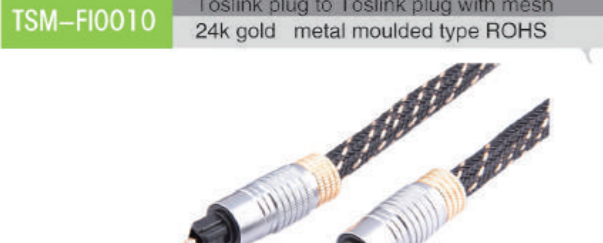

TSM-FI0010 Toslink plug to Toslink plug with mesh
24k gold metal moulded type ROHS