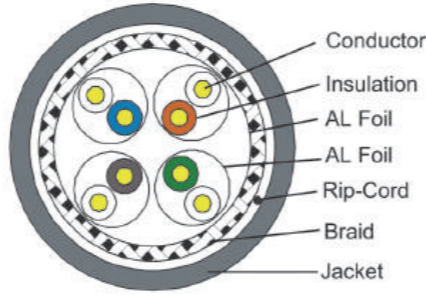

Network cable

SFTP 4 Pairs cable-cat7

Category	SFTP-CAT7-4P			Jacket Physical Properties	Before Aging Tensile Strength(Mpa)	≥13.5
Test Standard	ISO/IEC11801、TIA-568-C.2				Elongation(%)	≥150
Conductor	Material	SOLID-Bare Copper			Aging Period(°C x hrs)	100°C x 24h x 10d
	Nom.O.D.(mm)	0.580	±0.003		After Aging Tensile Strength(Mpa)	≥12.5
Insulation	Material	Skin-foam-skinPE		Elongation(%)	≥125	
	Diameter	1.350±0.05mm			Coldbend(-20±2°C x 4h)	No visible cracks
Shield	AL Foil	Drain wire	No	Electrical Characteristics (20°C)	Impedance(Ω):(1-100MHz)	100±15Ω
Braid	TC Coverage	Rip-cord	Yes		(100-250MHz)	100±18Ω
					(250-600MHz)	100±25Ω
					Delay Shew(ns/100m)	≤25
Jacket	Thickness	0.60±0.05mm		NVP	74%	
	ExternalO.D.	8.1±0.3mm		Capacitance (nf/100m) max	4.5	
	Material	PVC/LSZH		Pair to Ground Unbalance (pf/100m)max	330	
	Color	According to the requires		DC Resistance(Ω/100m) max	9.5	
				DC Resistance Unbalance(%) max	2.0	

Technical Performance(100m):								
Frequency (MHz)	RL ≥dB	ATT ≤dB	NEXT ≥dB	ACR ≥dB	Frequency (MHz)	PSNEXT ≥dB	ACR-F ≥dB	PSACR-F ≥dB
1.0	20.0	2.0	78.0	76.0	1.0	75.0	78.0	75.0
4.0	23.0	3.7	78.0	74.3	4.0	75.0	78.0	75.0
8.0	24.5	5.2	78.0	72.8	8.0	75.0	75.9	72.9
10.0	25.0	5.9	78.0	72.1	10.0	75.0	74.0	71.0
16.0	25.0	7.4	78.0	70.6	16.0	75.0	69.9	66.9
20.0	25.0	8.3	78.0	69.7	20.0	75.0	68.0	65.0
25.0	24.3	9.3	78.0	68.7	25.0	75.0	66.0	63.0
31.25	23.6	10.4	78.0	67.6	31.25	75.0	64.1	61.1
62.5	21.5	14.9	75.5	60.6	62.5	72.5	58.1	55.1
100	20.1	19.0	72.4	53.4	100	69.4	54.0	51.0
150	18.9	23.6	69.8	46.2	150	66.8	50.2	47.2
200	18.0	27.5	67.9	40.4	200	64.9	48.0	45.0
250	17.3	31.0	66.4	35.4	250	63.4	46.0	43.0
300	17.3	34.2	65.2	31.0	300	62.2	44.5	41.5
600	17.3	50.1	60.7	10.6	600	57.7	38.4	35.4