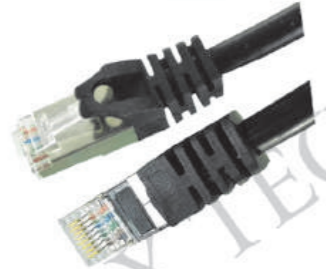

Network cable

SFTP 4 Pairs cable-cat7

Category	SFTP-CAT7-4P			Jacket Physical Properties	Before Aging Tensile Strength(Mpa)	≥13.5
Test Standard	ISO/IEC11801、TIA-568-C.2				Elongation(%)	≥150
Conductor	Material	SOLID-Bare Copper			Aging Period(°C x hrs)	100°C x 24h x 10d
	Nom.O.D.(mm)	0.580	±0.003		After Aging Tensile Strength(Mpa)	≥12.5
Insulation	Material	Skin-foam-skinPE		Elongation(%)	≥125	
	Diameter	1.350±0.05mm			Coldbend(-20±2°C x 4h)	No visible cracks
Shield	AL Foil	Drain wire	No	Electrical Characteristics (20°C)	Impedance(Ω):(1-100MHz)	100±15Ω
Braid	TC Coverage	Rip-cord	Yes		(100-250MHz)	100±18Ω
					(250-600MHz)	100±25Ω
					Delay Shew(ns/100m)	≤25
Jacket	Thickness	0.60±0.05mm		NVP	74%	
	ExternalO.D.	8.1±0.3mm		Capacitance (nf/100m) max	4.5	
	Material	PVC/LSZH		Pair to Ground Unbalance (pf/100m)max	330	
	Color	According to the requires		DC Resistance(Ω/100m) max	9.5	
				DC Resistance Unbalance(%) max	2.0	

Patch cord

Patch cord

TSM-PC0005 CAT5e S/FTP

TSM-PC0006 CAT6 FTP

FLAT

TSM-PC0007 CAT6A FFTP

A : 568A
B : 568BTSM-PC0008 CAT6E Solid Patch Cord Molded Plugs
A:568A B:568BTSM-PC0009 CAT6 Stranded Patch Cord Molded Plugs
A:568A B:568BTSM-PC0010 CAT6 Stranded Patch Cord Molded Plugs
A:568A B:568BTSM-PC0011 CAT6 Stranded Patch Cord Molded Plugs
A:568A B:568BTSM-PC0012 CAT6 Patch Cord Molded Plugs
A:568A B:568B