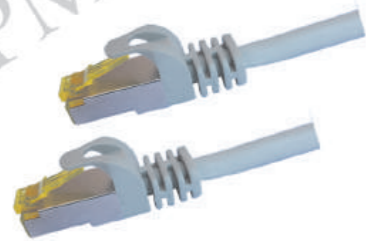

Network cable

SFTP 4 Pairs cable-cat7

Category	SFTP-CAT7-4P			Jacket Physical Properties	Before Aging Tensile Strength(Mpa)	≥13.5
Test Standard	ISO/IEC11801、TIA-568-C.2				Elongation(%)	≥150
Conductor	Material	SOLID-Bare Copper			Aging Period(°C x hrs)	100°C x 24h x 10d
	Nom.O.D.(mm)	0.580	±0.003		After Aging Tensile Strength(Mpa)	≥12.5
Insulation	Material	Skin-foam-skinPE		Elongation(%)	≥125	
	Diameter	1.350±0.05mm			Coldbend(-20±2°C x 4h)	No visible cracks
Shield	AL Foil	Drain wire	No	Electrical Characteristics (20°C)	Impedance(Ω):(1-100MHz)	100±15Ω
Braid	TC Coverage	Rip-cord	Yes		(100-250MHz)	100±18Ω
					(250-600MHz)	100±25Ω
					Delay Shew(ns/100m)	≤25
Jacket	Thickness	0.60±0.05mm		NVP	74%	
	ExternalO.D.	8.1±0.3mm		Capacitance (nf/100m) max	4.5	
	Material	PVC/LSZH		Pair to Ground Unbalance (pf/100m)max	330	
	Color	According to the requires		DC Resistance(Ω/100m) max	9.5	
				DC Resistance Unbalance(%) max	2.0	

Patch cord

Patch cord

TSM-PC0005 CAT5e S/FTP

TSM-PC0006 CAT6 FTP

FLAT

TSM-PC0007 CAT6A FFTP

A : 568A
B : 568BTSM-PC0008 CAT6E Solid Patch Cord Molded Plugs
A:568A B:568BTSM-PC0009 CAT6 Stranded Patch Cord Molded Plugs
A:568A B:568BTSM-PC0010 CAT6 Stranded Patch Cord Molded Plugs
A:568A B:568BTSM-PC0011 CAT6 Stranded Patch Cord Molded Plugs
A:568A B:568BTSM-PC0012 CAT6 Patch Cord Molded Plugs
A:568A B:568B

TSM-PC0013 CAT6 UTP

FLAT

TSM-PC0014 Window patch cord female

Patch cord

TSM-PC0015 S/STP CAT7 Patch Cord

TSM-PC0016 CAT5 Right Angle Patch Cord
Molded Plugs A:568A B:568B

TSM-PC0017 CAT5E SFTP

TSM-PC0018 CAT5E UTP FLEXIBLE

TSM-PC0019 CAT5E Patch Cord Assembled Plugs
A:568A B:568B

TSM-PC0020 CAT6 UTP

FLAT

TSM-PC0021 Adaptor cable
male to femal

TSM-PC0022 CAT5 UTP TRANSPRENT

SUPER SLIM 1.2MM
THICKNESS

TSM-PC0023 CAT6 UTP PATCH CORD